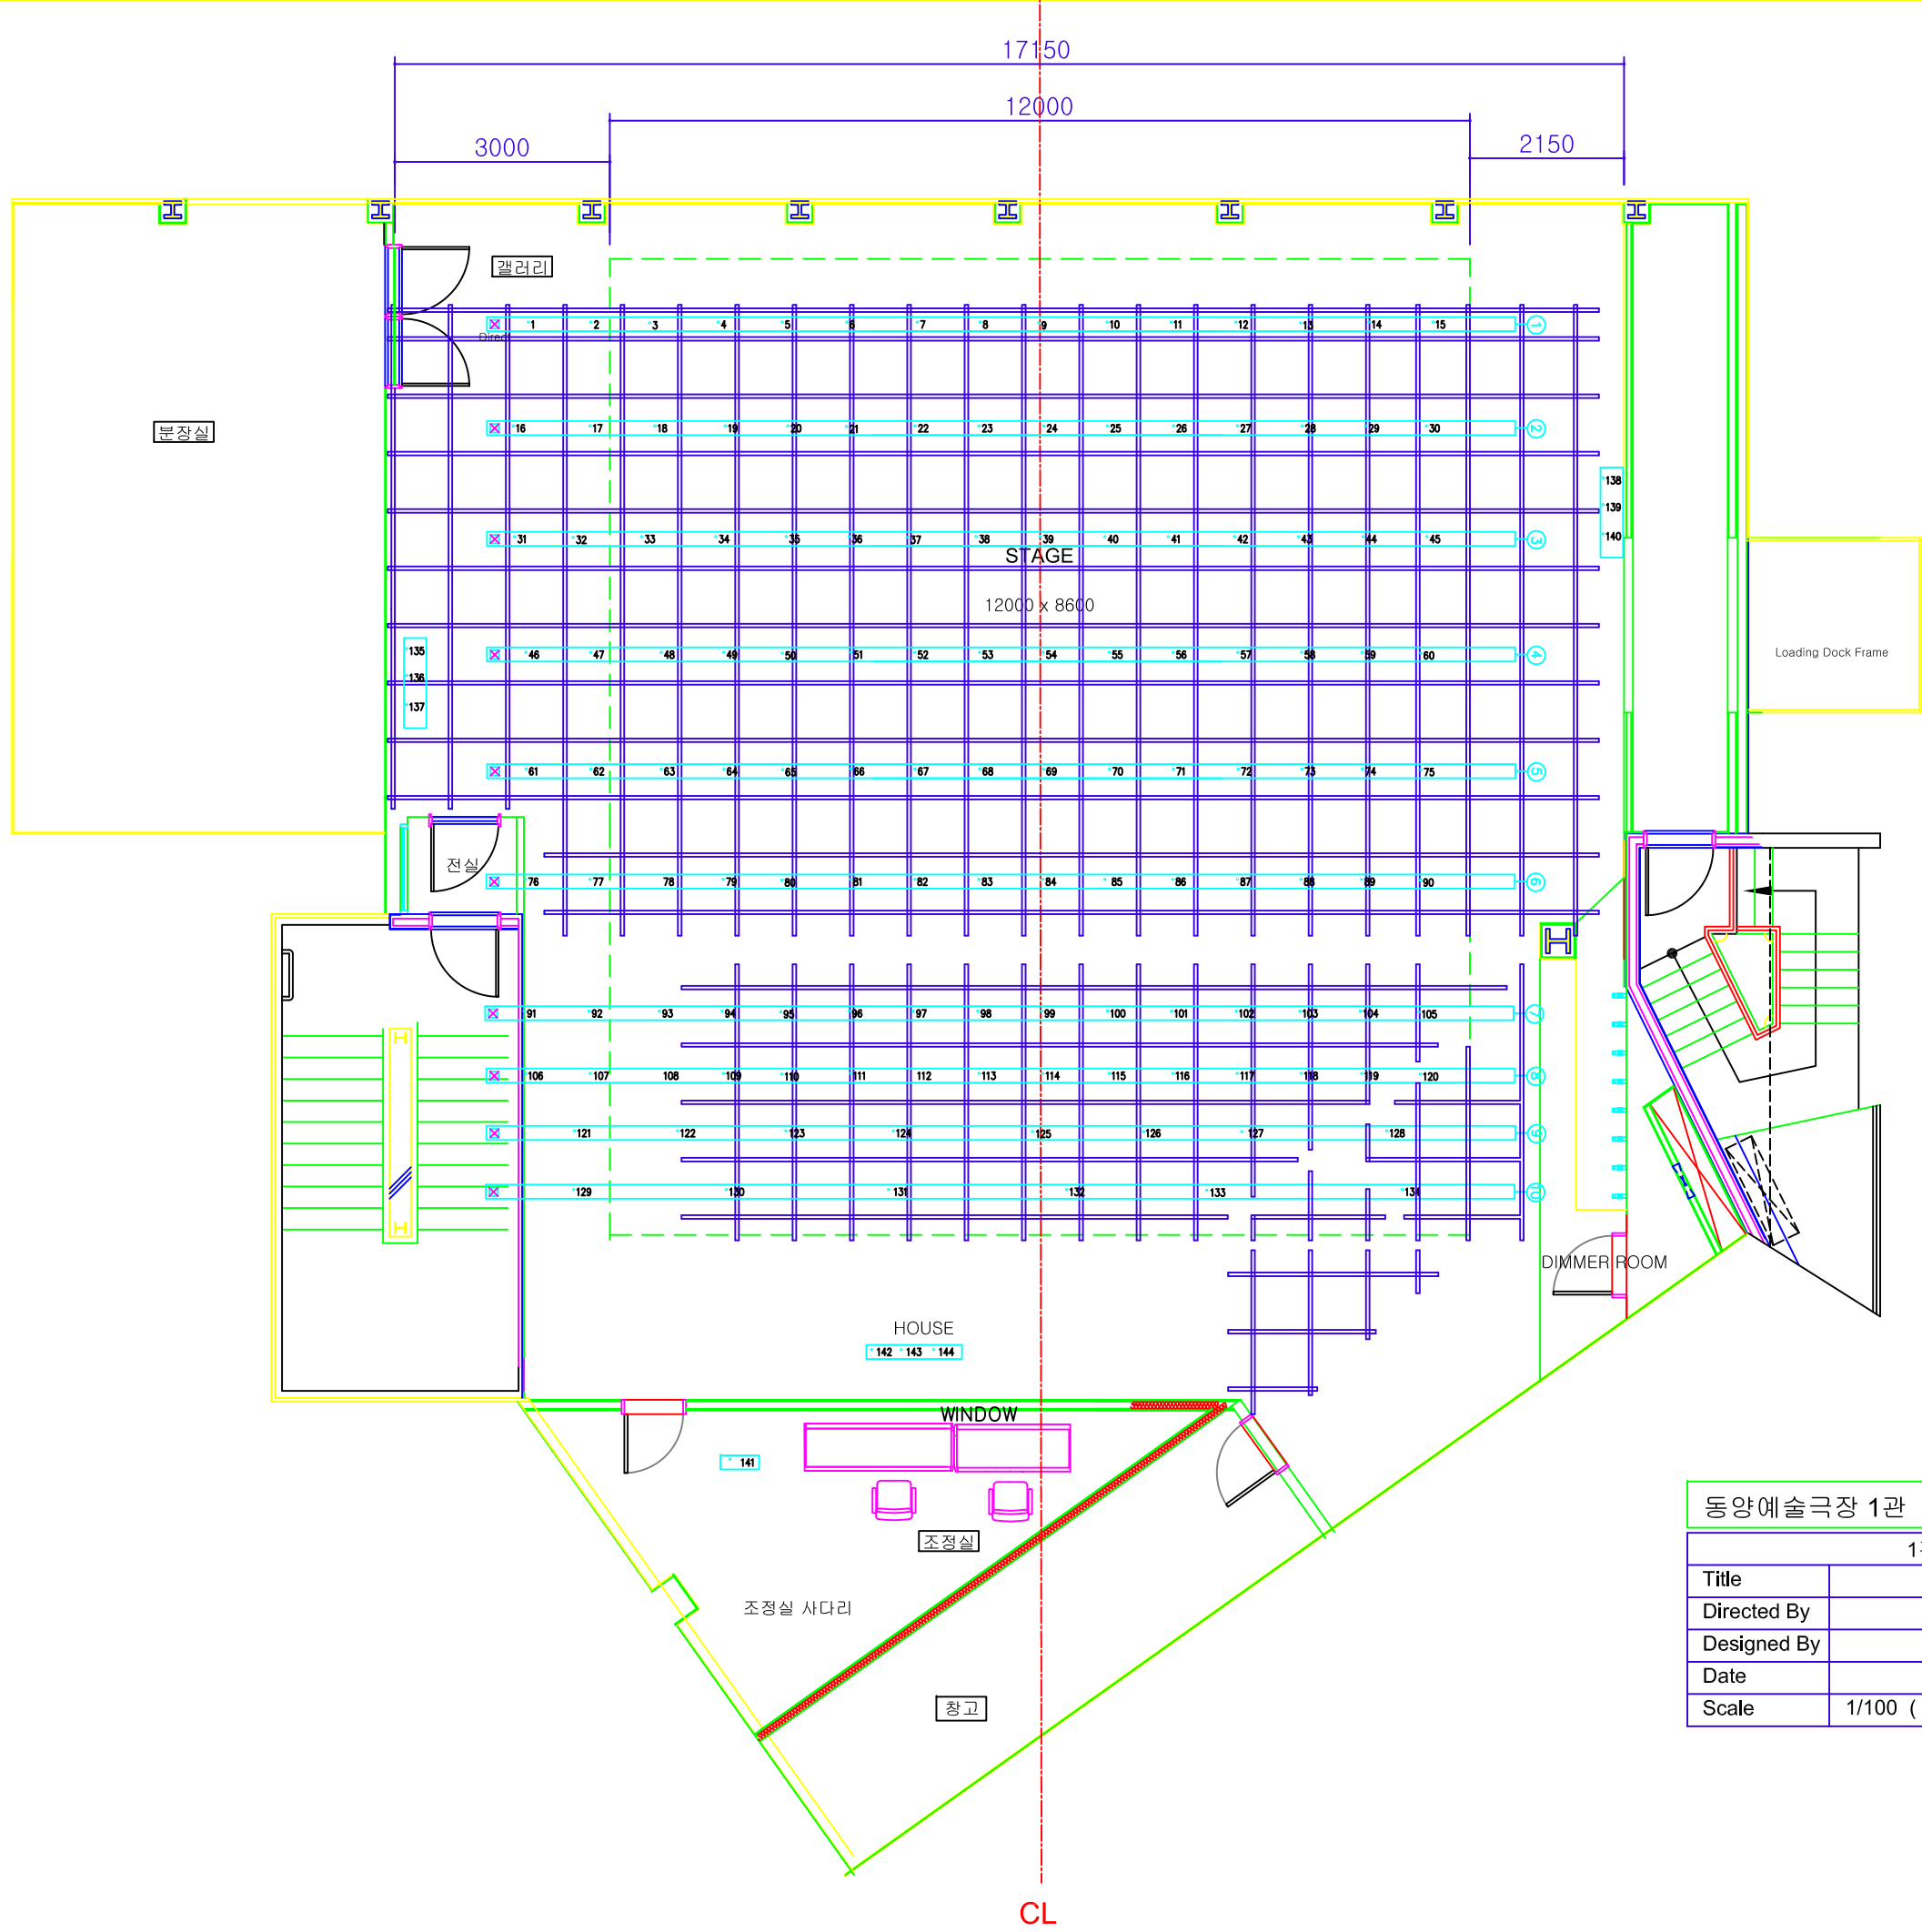

동양예술극장 1관	
1관 측면도	
Title	
Directed By	
Designed By	
Date	
Scale	1/60 (A3) , 1/100 (A4)

동양예술극장 1관

1관 입면도

Title	
Directed By	
Designed By	
Date	
Scale	1/60 (A3), 1/100 (A4)

동양예술극장 1관	
1관 평면도	
Title	
Directed By	
Designed By	
Date	
Scale	1/100 (A3)

동양예술극장 1관	
1관 평면도	
Title	
Directed By	
Designed By	
Date	
Scale	1/100 (A3)