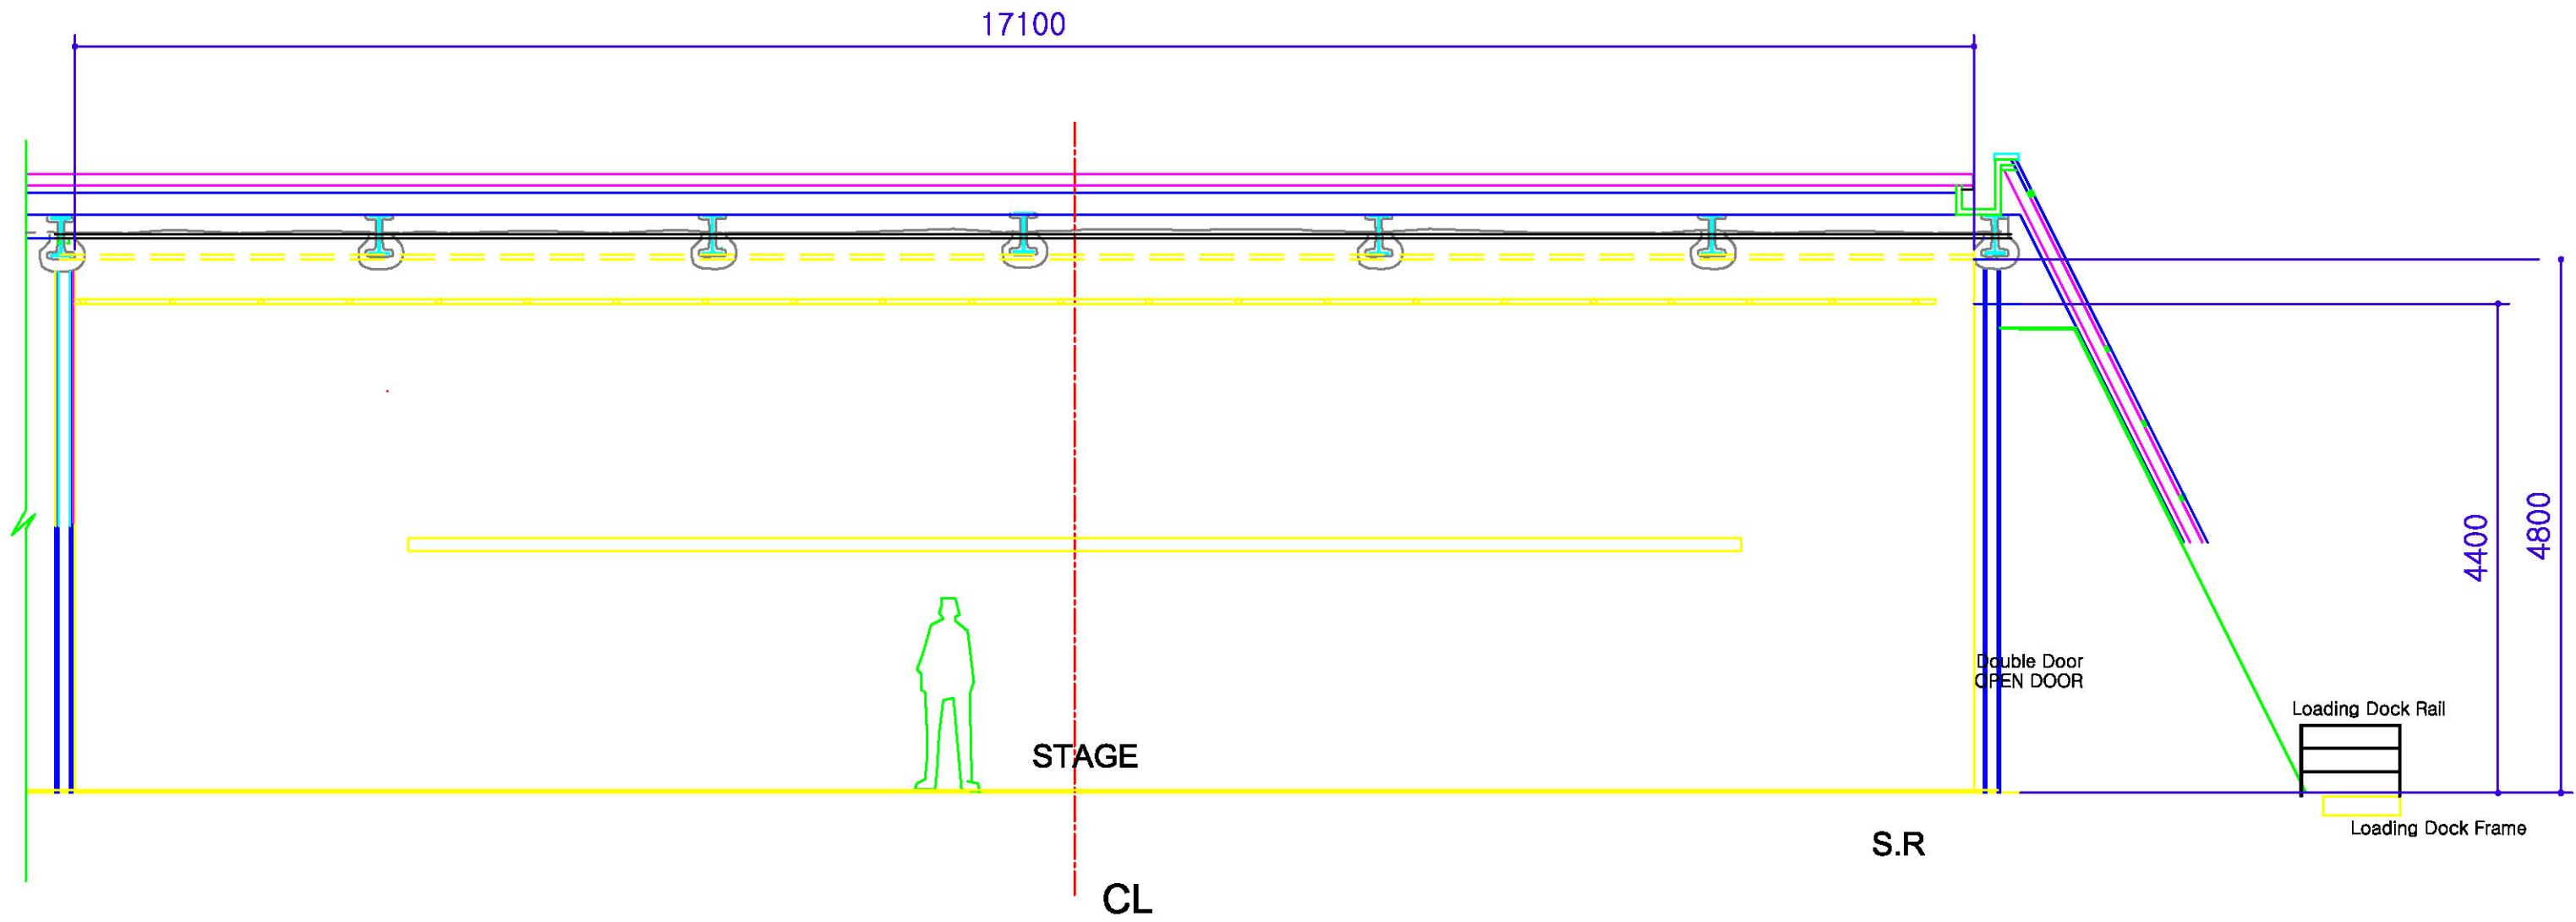

동양예술극장 1관	
1관 측면도	
Title	
Directed By	
Designed By	
Date	
Scale	1/60 (A3) , 1/100 (A4)

동양예술극장 1관

1관 입면도

Title	
Directed By	
Designed By	
Date	
Scale	1/60 (A3), 1/100 (A4)

동양예술극장 1관	
1관 평면도	
Title	
Directed By	
Designed By	
Date	
Scale	1/100 (A3)

동양예술극장 1관	
1관 평면도	
Title	
Directed By	
Designed By	
Date	
Scale	1/100 (A3)