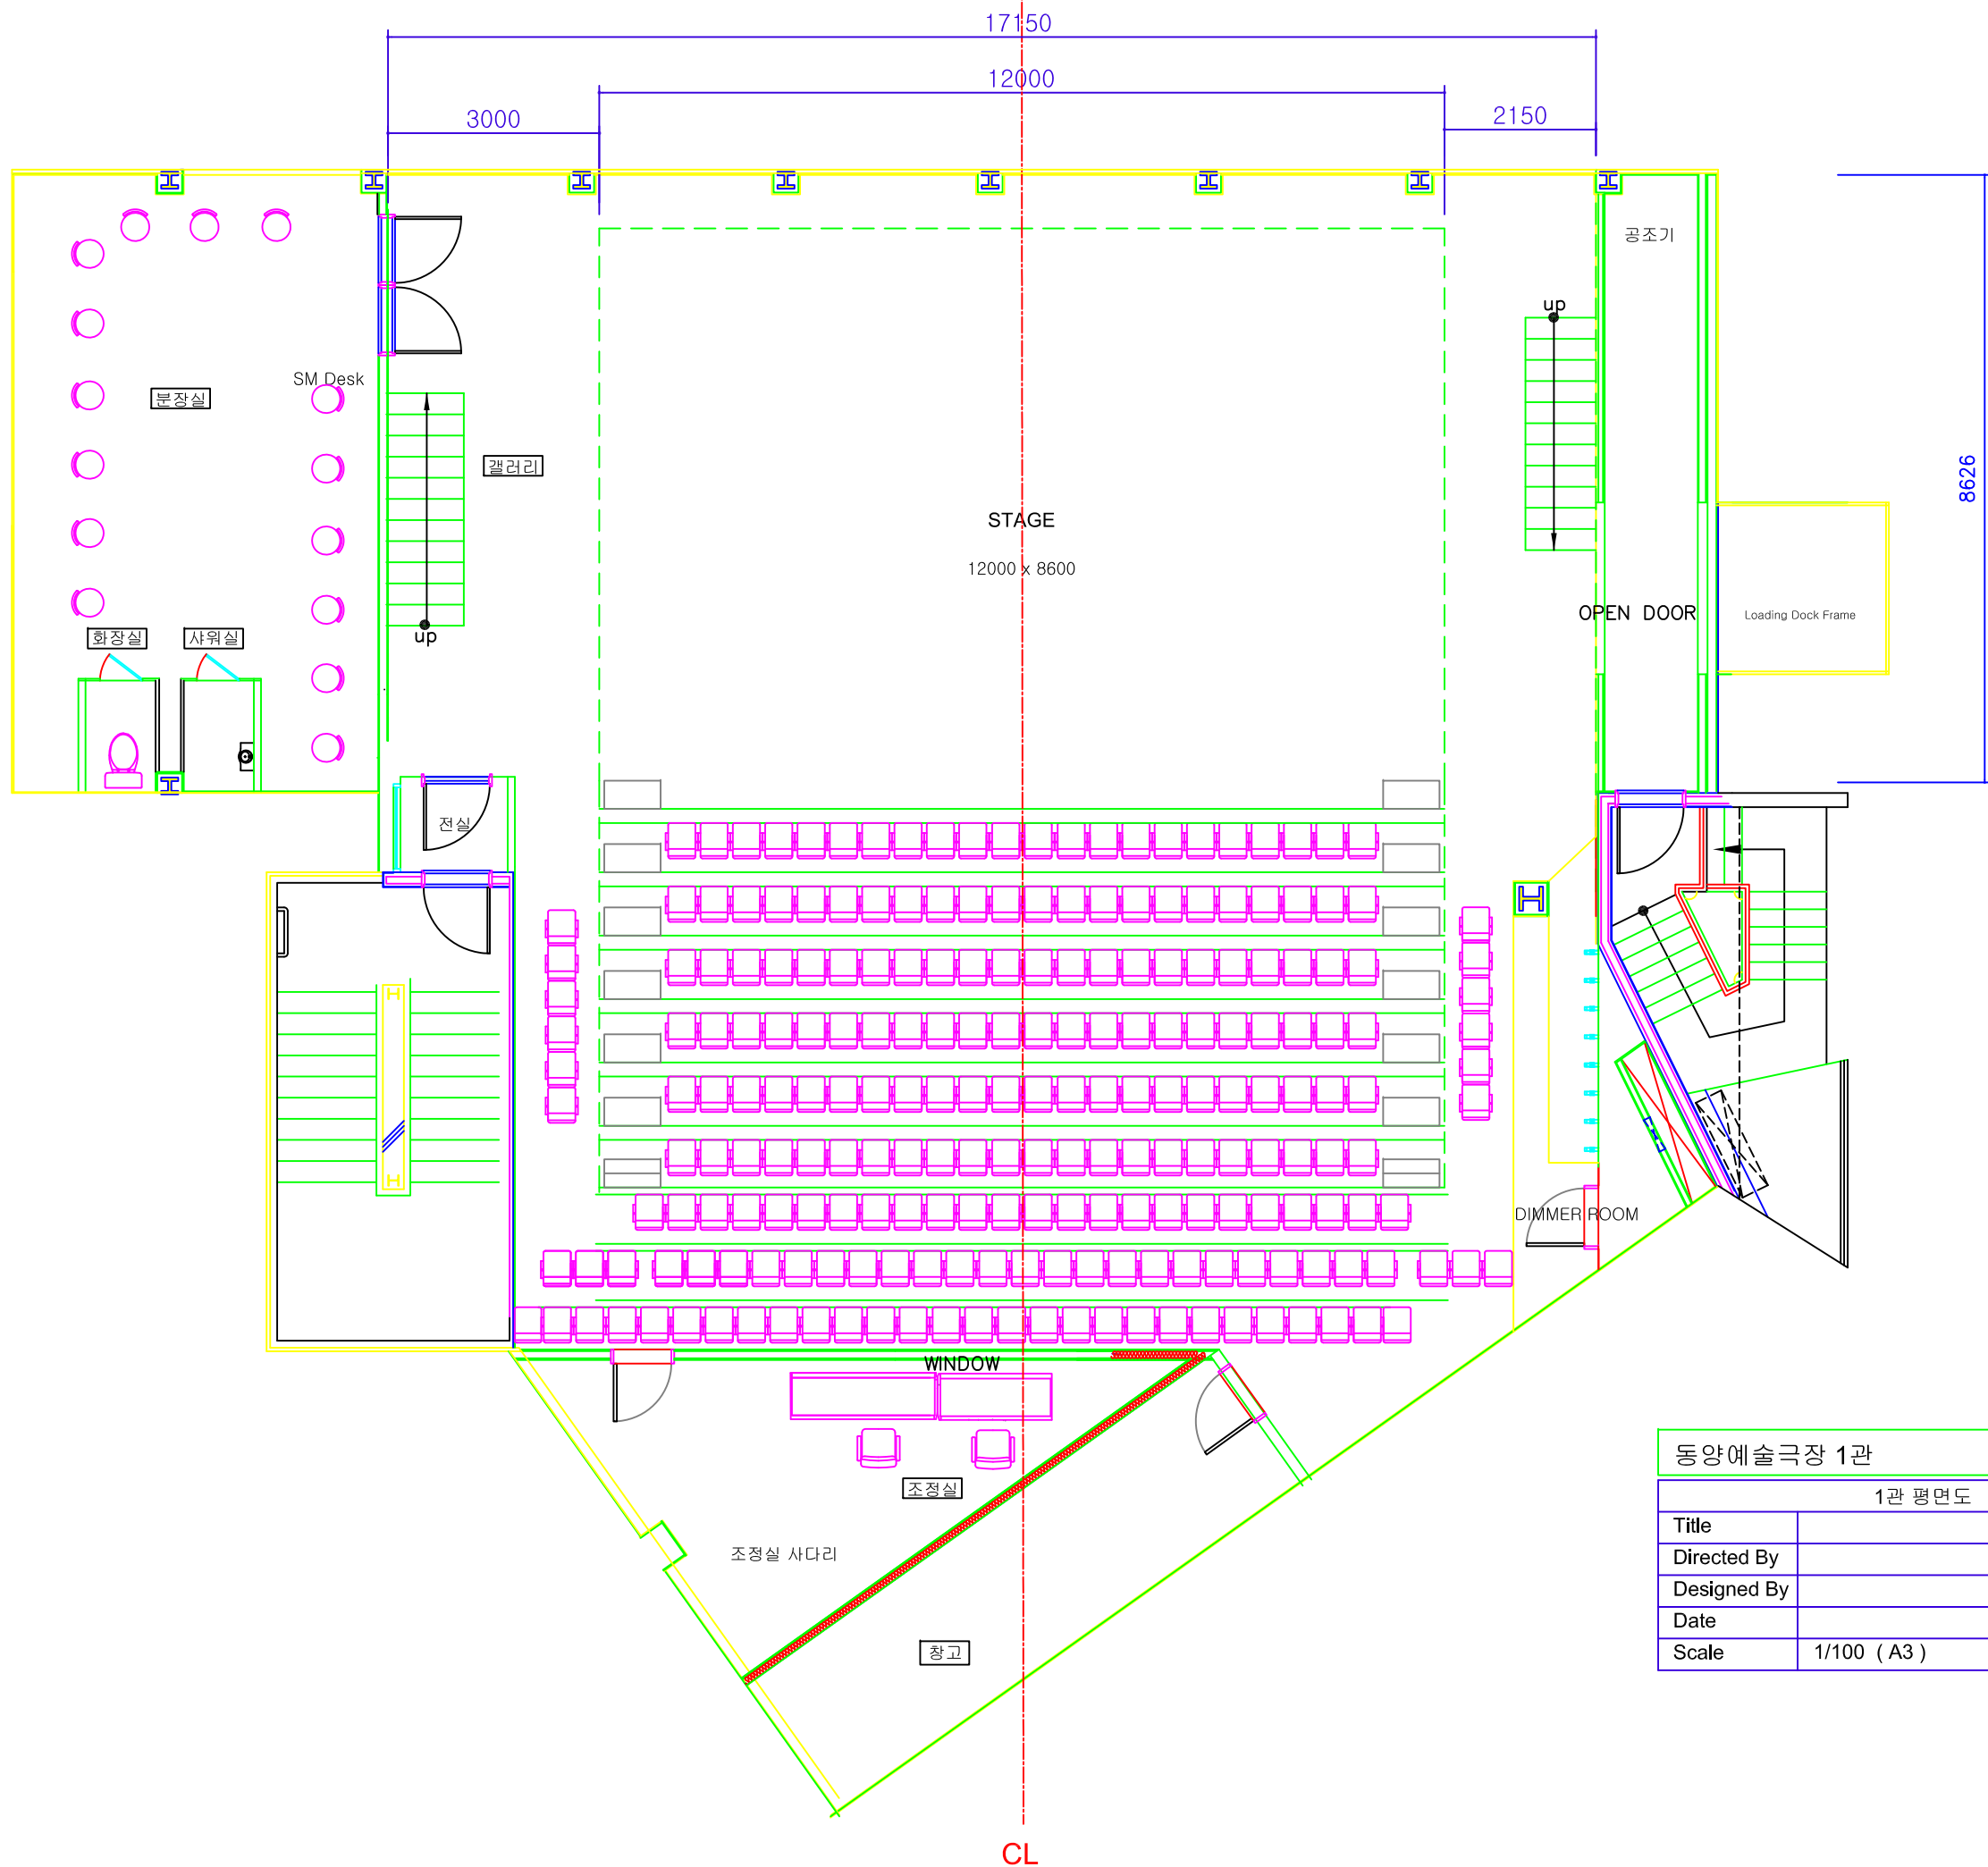

동양예술극장 1관	
1관 측면도	
Title	
Directed By	
Designed By	
Date	
Scale	1/60 (A3) , 1/100 (A4)

동양예술극장 1관

1관 입면도

Title	
Directed By	
Designed By	
Date	
Scale	1/60 (A3), 1/100 (A4)

동양예술극장 1관	
1관 평면도	
Title	
Directed By	
Designed By	
Date	
Scale	1/100 (A3)

동양예술극장 1관	
1관 평면도	
Title	
Directed By	
Designed By	
Date	
Scale	1/100 (A3)